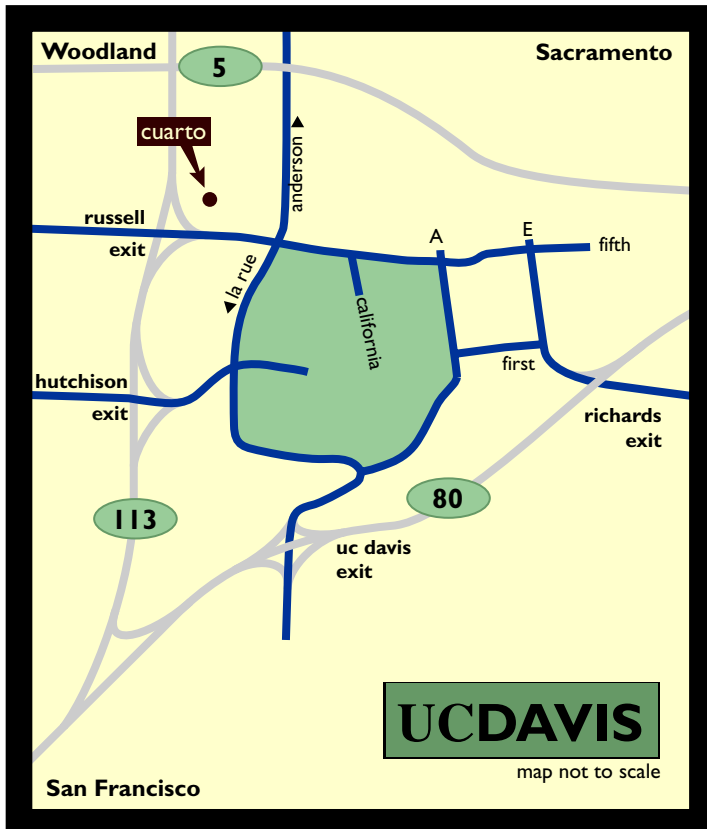

### Freeway Directions

From I-80, exit Highway 113 north  
From I-5, exit Highway 113 south

From Highway 113,

- Exit Russell Blvd. eastbound
- Turn left on Sycamore Lane
- Turn left onto Wake Forest Drive
- Turn left into Oxford Circle

### Area Map